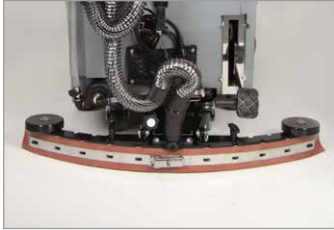

Ref. No.		Type
39.0077.00	Front rubber blade.	FR15
39.0078.00	Rear rubber blade.	FR15
39.0070.00	Front polyurethane blade.	FR15
39.0071.00	Rear polyurethane blade.	FR15
96.0010.00	Front + rear rubber blade.	FR 30
96.0011.00	Set front + rear polyurethane squeegee blade.	FR 30
39.0110.00	Front rubber blade.	ROUND 45
39.0111.00	Rear rubber blade.	ROUND 45
95.0091.00	Set front + rear rubber blade.	ROUND 45
39.0100.00	Front polyurethane blade.	ROUND 45
39.0101.00	Rear polyurethane blade.	ROUND 45
96.0055.00	Set front + rear polyurethane squeegee blade.	ROUND 45
39.0003.00	Front rubber blade.	S2
39.0035.00	Rear rubber blade.	S2
39.0036.00	Front polyurethane blade.	S2
39.0041.00	Rear polyurethane blade.	S2
39.0058.00	Front rubber blade.	S4 Explorer
39.0057.00	Rear rubber blade.	S4 Explorer
39.0058.01	Front polyurethane blade.	S4 Explorer
39.0057.01	Rear polyurethane blade.	S4 Explorer
39.0005.00	Front rubber blade.	S5 S85
39.0006.00	Rear rubber blade.	S5 S85
39.0034.00	Front polyurethane blade.	S5 S85
39.0049.00	Rear polyurethane blade.	S5 S85
39.0093.00	Front rubber blade.	S5 S 100
39.0094.00	Rear rubber blade.	S5 S 100
39.0119.00	Front polyurethane blade.	S5 S 100
39.0120.00	Rear polyurethane blade.	S5 S 100